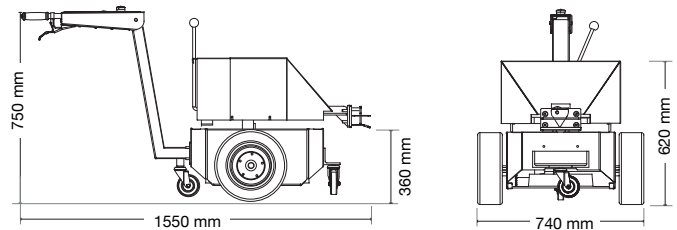

Tug capacity	5000 kg
Tug weight	500 kg
Speed	up to 5 km/h
Shipping L/W/H	1450/1000/1550 mm

Tug Tough 10T

- Tow up to 10 tonnes safely.
- Heavy duty construction, perfect for pulling very heavy equipment, vehicles and aircraft.
- Wide variety of manual or automated hitches available.

Tug capacity	10 000 kg
Tug weight	1000 kg
Speed	up to 2.5 km/h
Shipping L/W/H	1700/1200/1600 mm

Tug Tough 20T

- Tow up to 20 tonnes safely.
- Heavy duty construction, perfect for pulling very heavy equipment, vehicles and aircraft.
- Wide variety of manual or automated hitches available.