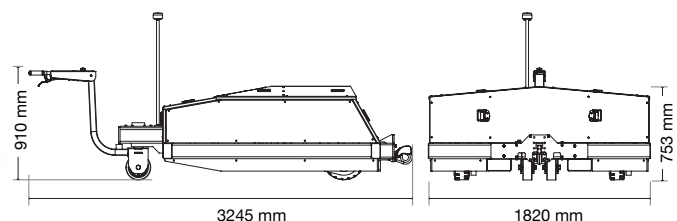

Electrodrive Powered Materials Handling
1800 333 002 | sales@electrodrive.com.au

Victoria
2A Ayton Street
North Sunshine VIC 3020

Queensland
Unit 4/11 Christensen Road
Stapylton QLD 4207