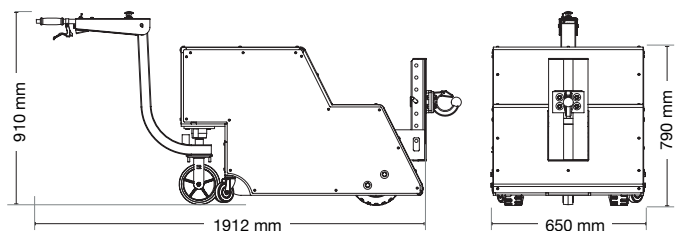

Tug capacity	5000 kg
Tug weight	500 kg
Speed	up to 5 km/h
Shipping L/W/H	1450/1000/1550 mm

Tug Tough 10T

- Tow up to 10 tonnes safely.
- Heavy duty construction, perfect for pulling very heavy equipment, vehicles and aircraft.
- Wide variety of manual or automated hitches available.

Tug capacity	10 000 kg
Tug weight	1000 kg
Speed	up to 2.5 km/h
Shipping L/W/H	1700/1200/1600 mm

Tug Tough 20T

- Tow up to 20 tonnes safely.
- Heavy duty construction, perfect for pulling very heavy equipment, vehicles and aircraft.
- Wide variety of manual or automated hitches available.