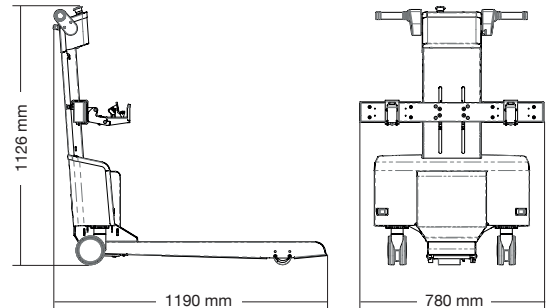

## GZ10SL Slimline The most popular bed mover in Australia. Suits most standard beds.

<b>Load capacity</b>	500 kg at 6° incline
<b>Features</b>	<ul style="list-style-type: none"> <li>▪ Compact and easy to manoeuvre in tight corridors.</li> <li>▪ Requires 90 mm of clearance under the bed.</li> </ul>
<b>Voltage</b>	24 V
<b>Speed</b>	Up to 5 km/h
<b>Order code</b>	GZ10SL(NH)

## GZS Suits bulky beds with no 'under bed clearance'.

<b>Load capacity</b>	600 kg at 6° incline
<b>Features</b>	No under-bed clearance required.
<b>Voltage</b>	24 V
<b>Speed</b>	Up to 4 km/h
<b>Order codes</b>	GZSIN(NH) (for beds 800 mm wide) GZSUS(NH) (for beds 900 mm wide)