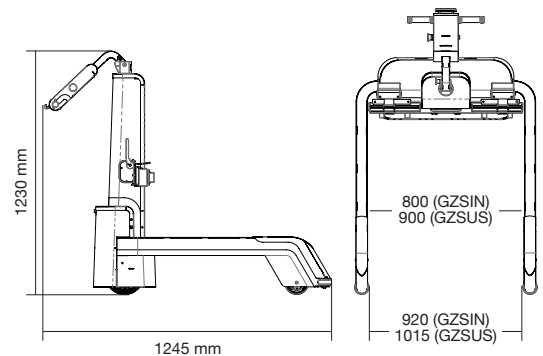

## GZ10SL Slimline The most popular bed mover in Australia. Suits most standard beds.

<b>Load capacity</b>	500 kg at 6° incline
<b>Features</b>	<ul style="list-style-type: none"> <li>▪ Compact and easy to manoeuvre in tight corridors.</li> <li>▪ Requires 90 mm of clearance under the bed.</li> </ul>
<b>Voltage</b>	24 V
<b>Speed</b>	Up to 5 km/h
<b>Order code</b>	GZ10SL(NH)

## GZS Suits bulky beds with no 'under bed clearance'.

<b>Load capacity</b>	600 kg at 6° incline
<b>Features</b>	No under-bed clearance required.
<b>Voltage</b>	24 V
<b>Speed</b>	Up to 4 km/h
<b>Order codes</b>	GZSIN(NH) (for beds 800 mm wide) GZSUS(NH) (for beds 900 mm wide)