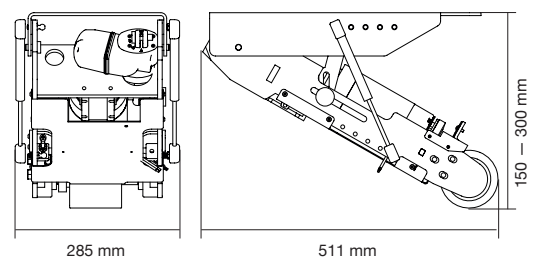

Ask about our fitting services.

Electrodrive Pty Ltd | 1300 934 471 | sales@electrodrive.com.au | www.electrodrive.com.au

Victoria
2A Ayton Street
Sunshine North VIC 3020

New South Wales
66 Derby Street
Silverwater NSW 2128

Queensland
4/11 Christensen Road
Stapylton QLD 4207