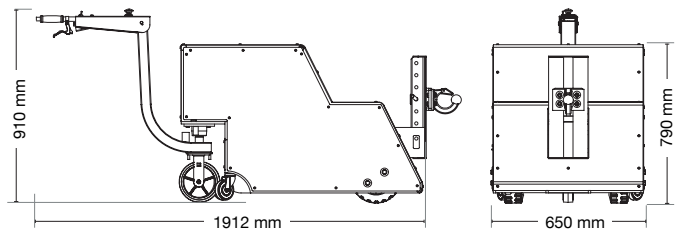

Tug capacity	5000 kg
Tug weight	500 kg
Speed	up to 5 km/h
Shipping L/W/H	1450/1000/1550 mm

Tug Tough 10T

- Tow up to 10 tonnes safely.
- Heavy duty construction, perfect for pulling very heavy equipment, vehicles and aircraft.
- Wide variety of manual or automated hitches available.

Tug capacity	10 000 kg
Tug weight	1000 kg
Speed	up to 2.5 km/h
Shipping L/W/H	1700/1200/1600 mm

Tug Tough 20T

- Tow up to 20 tonnes safely.
- Heavy duty construction, perfect for pulling very heavy equipment, vehicles and aircraft.
- Wide variety of manual or automated hitches available.