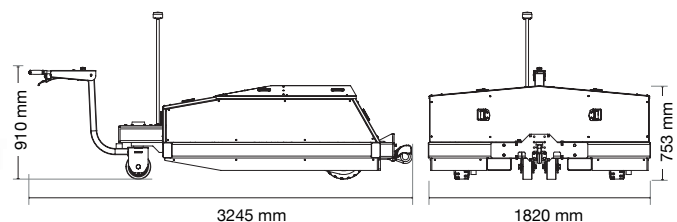

Electrodrive Pty Ltd | 1800 333 002 | sales@electrodrive.com.au | www.electrodrive.com.au

Victoria
2A Ayton Street
North Sunshine VIC 3020

New South Wales
5A, 5-7 Meridian Place
Bella Vista NSW 2153

Queensland
Unit 4/11 Christensen Road
Stapylton QLD 4207