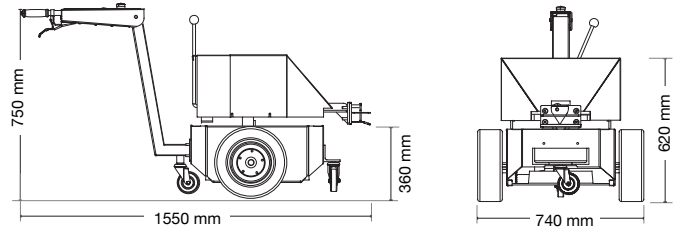

Tug capacity	5000 kg
Tug weight	500 kg
Speed	up to 5 km/h
Shipping L/W/H	1450/1000/1550 mm

Tug Tough 10T

- Tow up to 10 tonnes safely.
- Heavy duty construction, perfect for pulling very heavy equipment, vehicles and aircraft.
- Wide variety of manual or automated hitches available.

Tug capacity	10 000 kg
Tug weight	1000 kg
Speed	up to 2.5 km/h
Shipping L/W/H	1700/1200/1600 mm

Tug Tough 20T

- Tow up to 20 tonnes safely.
- Heavy duty construction, perfect for pulling very heavy equipment, vehicles and aircraft.
- Wide variety of manual or automated hitches available.