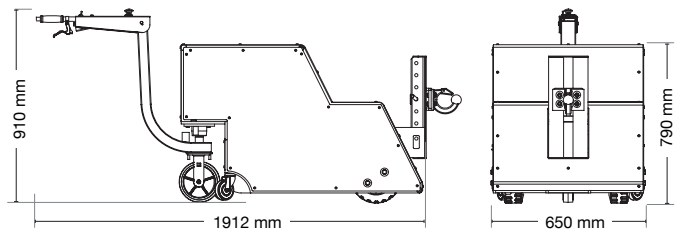

Tug capacity	10 000 kg
Tug weight	1000 kg
Speed	up to 2.5 km/h
Shipping L/W/H	1700/1200/1600 mm