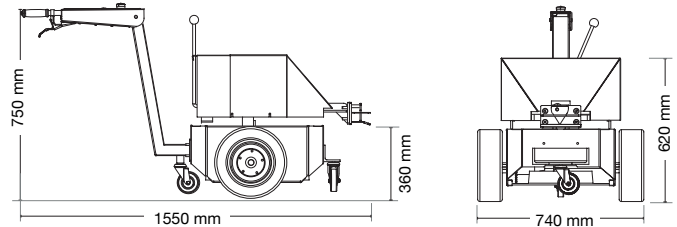

| | |
|-----------------------|-------------------|
| Tug capacity | 5000 kg |
| Tug weight | 500 kg |
| Speed | up to 5 km/h |
| Shipping L/W/H | 1450/1000/1550 mm |

Tug Tough 10T

- Tow up to 10 tonnes safely.
- Heavy duty construction, perfect for pulling very heavy equipment, vehicles and aircraft.
- Wide variety of manual or automated hitches available.

| | |
|-----------------------|-------------------|
| Tug capacity | 10 000 kg |
| Tug weight | 1000 kg |
| Speed | up to 2.5 km/h |
| Shipping L/W/H | 1700/1200/1600 mm |

Tug Tough 20T

- Tow up to 20 tonnes safely.
- Heavy duty construction, perfect for pulling very heavy equipment, vehicles and aircraft.
- Wide variety of manual or automated hitches available.