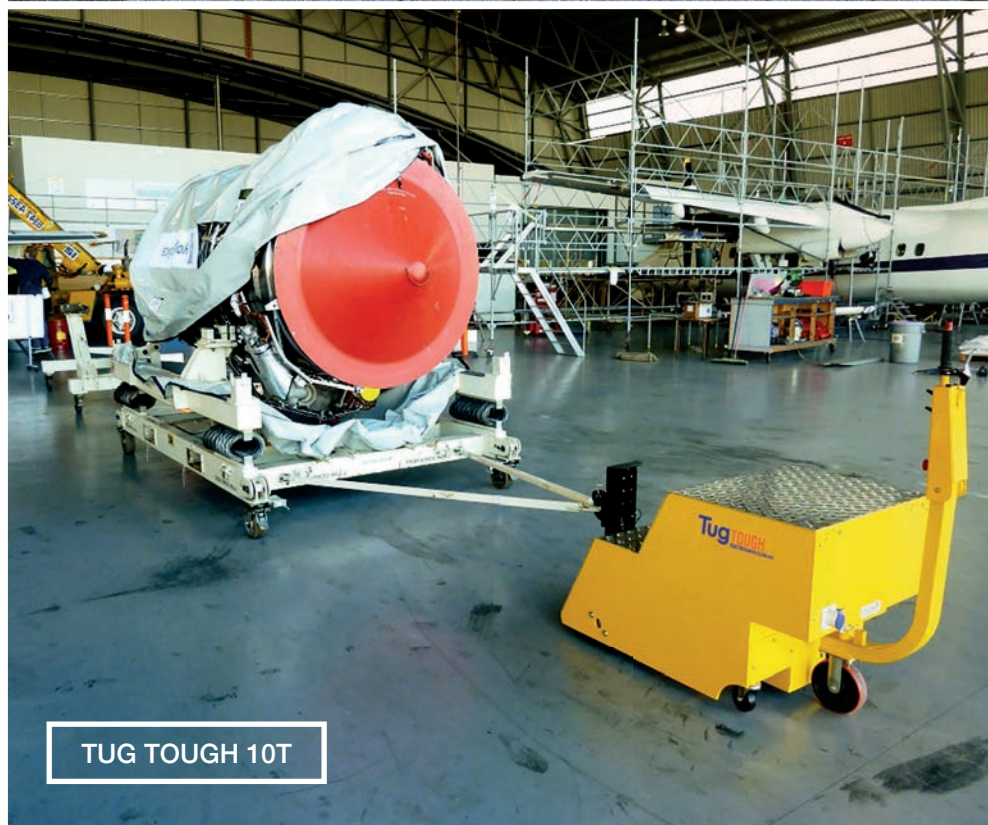

Electrodrive heavy duty Tug range

Move very heavy
wheeled loads or
equipment safely
and efficiently.

Safe

Move trolleys and equipment safely by maximising forward vision, reducing the risk of collisions and the risk of back and side strains.

Simple

No license is required to operate a tug and it is easy to customise attachments to trolleys.

Strong

Tow up to 20 tonnes with a single operator.

Quiet

Smooth operation with zero emissions and low maintenance.

Local

All our tugs are manufactured right here in Australia.